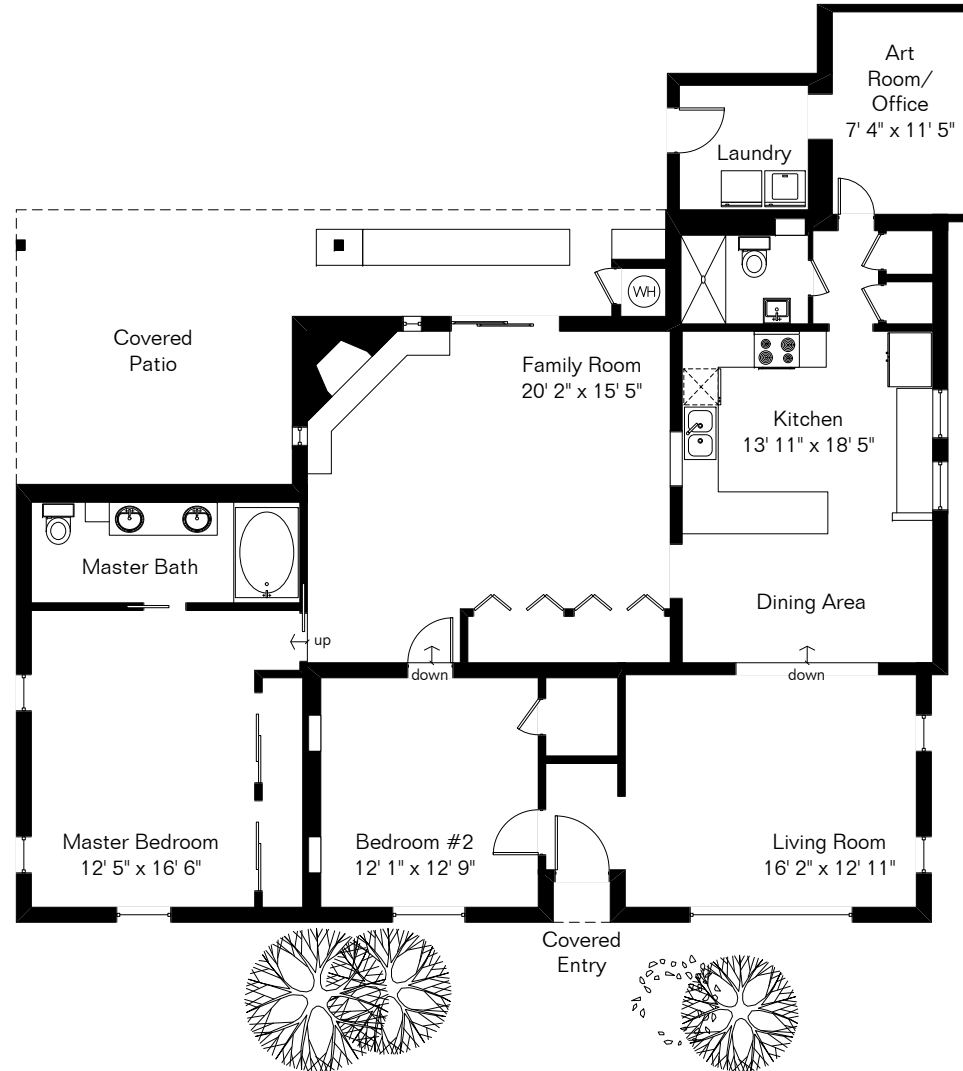

The square footages and room size information are deemed to be reliable but are not guaranteed and should be independently verified. This drawing is for marketing purposes only.

# 3825 N Tyndall Ave

Carport is farther from house than shown

Site Visit January 2021

Living Area 1,834 Sq Ft  
Storage 285 Sq Ft

Copyright 2021 Floor Plans First! LLC  
All Rights Reserved.

Floor Plans First! LLC  
See the Floor Plan First™