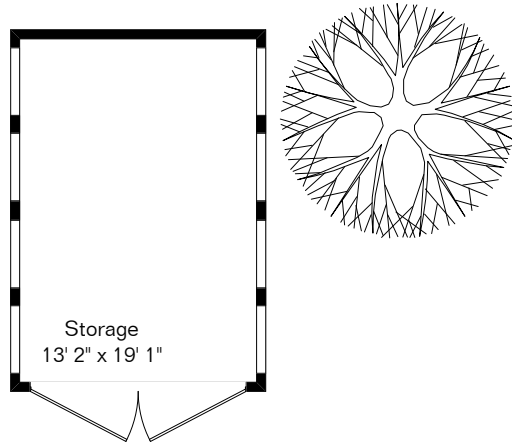

The square footages and room size information are deemed to be reliable but are not guaranteed and should be independently verified. This drawing is for marketing purposes only.

# 3825 N Tyndall Ave

Carport is farther from house than shown

Site Visit January 2021

Living Area 1,834 Sq Ft  
Storage 285 Sq Ft

Copyright 2021 Floor Plans First! LLC  
All Rights Reserved.

Floor Plans First! LLC  
See the Floor Plan First™